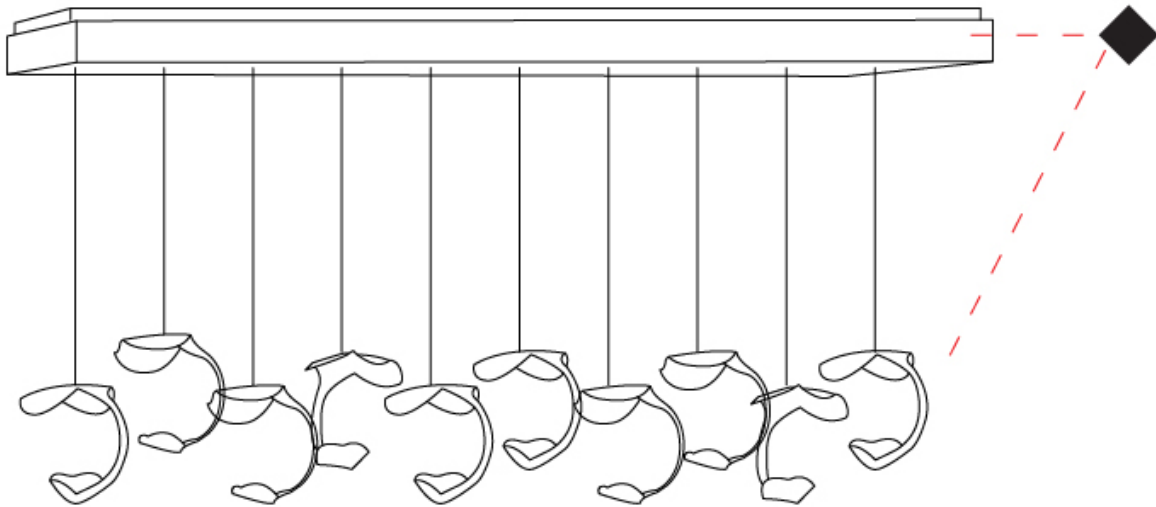

LE GIGINE SUSPENSION

D131607-

PROJECT

TYPE

SPECIFIER

QUANTITY

DATE

D