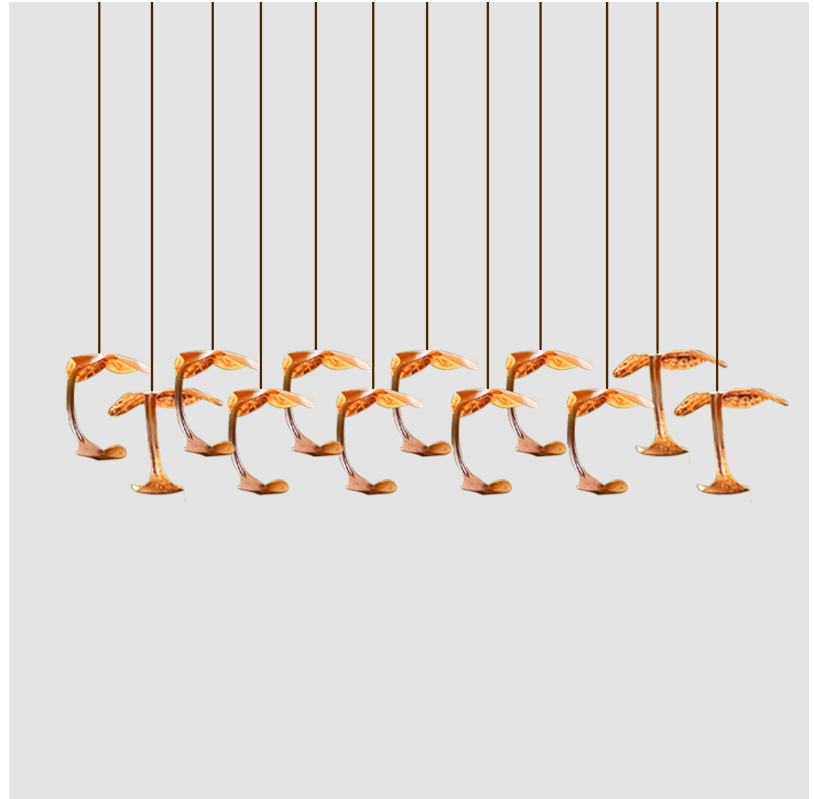

D131608-

base number Finish
Options

PROJECT
TYPE
SPECIFIER
QUANTITY
DATE

1. To build a product code in our configurator select the specify button on the base model # product page
2. To build a manual product code on this datasheet choose from the options listed below in blue font and add the suffix to the base model #

GENERAL

Series: Le Gigine
Partner: Knikerboker
Division: Design
Installation: Suspension
Product Type: Pendant
Mounting Location: Ceiling
Light Distribution: Indirect

PHYSICAL

Shape: Abstract
Diameter (in): 37 ⁷/₁₆
Length (mm): 1200
Max. Overall Height (mm): 1650
Max. Overall Height (in): 64 ¹⁵/₁₆
Weight (kg): 12.6
Fixture Finish: EWH / EBK / MAN / COF / PRD / SLF / GLF / CLF / BRL / EWS / EWG / EWC / EWR / EBS / EBG / EBC / EBC / EBB / MAS / MAD / MAC / MAB / COS / CGO / CCL / CBL / PRS / PRG / PRC / PRB
Fixture Material: Metal
Cable Details: Transparent Cable in the following lengths 6 x 1000mm / 39 3/8" 6 x 1500mm / 59 1/16"

ELECTRICAL

Lamp Type: LED
Input Wattage (W): 66
Dimming: Non-Dimming / Phase Dimming (120vac Only)
Driver Included: Yes
Driver Location: Integrated
Driver Type: Constant Current - Universal
Driver Class: Class 2
Input Voltage (V): 120 - 277
Constant Current (MA): 1050

LED

Number of LEDs: 12
Color Temperature (°K): 3000
Max. Delivered Lumen (lm): 10200
CRI: >85 CRI
Lamp Life (hrs): 50000

OPTICAL

RATINGS AND CERTIFICATIONS

Certified By: Certified for North American Standards
IP rating: IP20