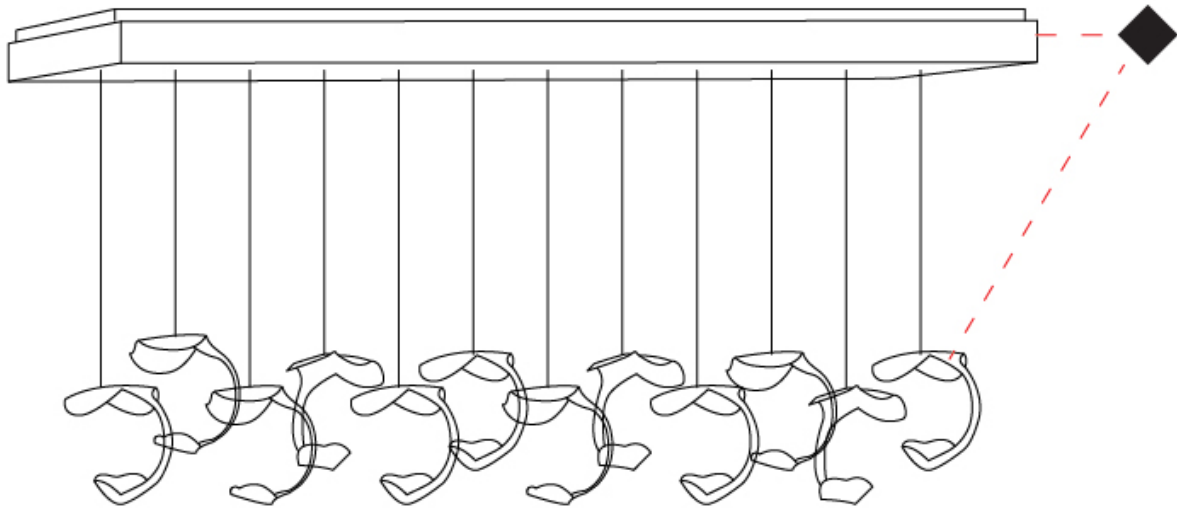

D131608-

PROJECT	_____
TYPE	_____
SPECIFIER	_____
QUANTITY	_____
DATE	_____

D