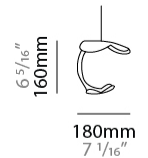

PROJECT	_____
TYPE	_____
SPECIFIER	_____
QUANTITY	_____
DATE	_____

1. To build a product code in our configurator select the specify button on the base model # product page
2. To build a manual product code on this datasheet choose from the options listed below in blue font and add the suffix to the base model #

GENERAL

Series: Le Gigue
Partner: Knikerboker
Division: Design
Installation: Suspension
Product Type: Pendant
Mounting Location: Ceiling
Light Distribution: Indirect

PHYSICAL

Shape: Abstract
Diameter (in): 37 ⁷/₁₆
Length (mm): 1200
Max. Overall Height (mm): 1650
Max. Overall Height (in): 64 ¹⁵/₁₆
Weight (kg): 10.5
Fixture Finish: EWH / EBK / MAN / COF / PRD / SLF / GLF / CLF / BRL / EWS / EWG / EWC / EWR / EBS / EBG / EBC / EBC / EBB / MAS / MAD / MAC / MAB / COS / CGO / CCL / CBL / PRS / PRG / PRC / PRB
Fixture Material: Metal
Cable Details: Transparent Cable in the following lengths 5 x 1000mm / 39 3/8" 5 x 1500mm / 59 1/16"

ELECTRICAL

Lamp Type: LED
Input Wattage (W): 55
Dimming: Non-Dimming / Phase Dimming (120vac Only)
Driver Included: Yes
Driver Location: Integrated
Driver Type: Constant Current - Universal
Driver Class: Class 2
Input Voltage (V): 120 - 277
Constant Current (MA): 1050

LED

Number of LEDs: 10
Color Temperature (°K): 3000
Max. Delivered Lumen (lm): 6800
CRI: >85 CRI
Lamp Life (hrs): 50000

OPTICAL

RATINGS AND CERTIFICATIONS

Certified By: Certified for North American Standards
IP rating: IP20