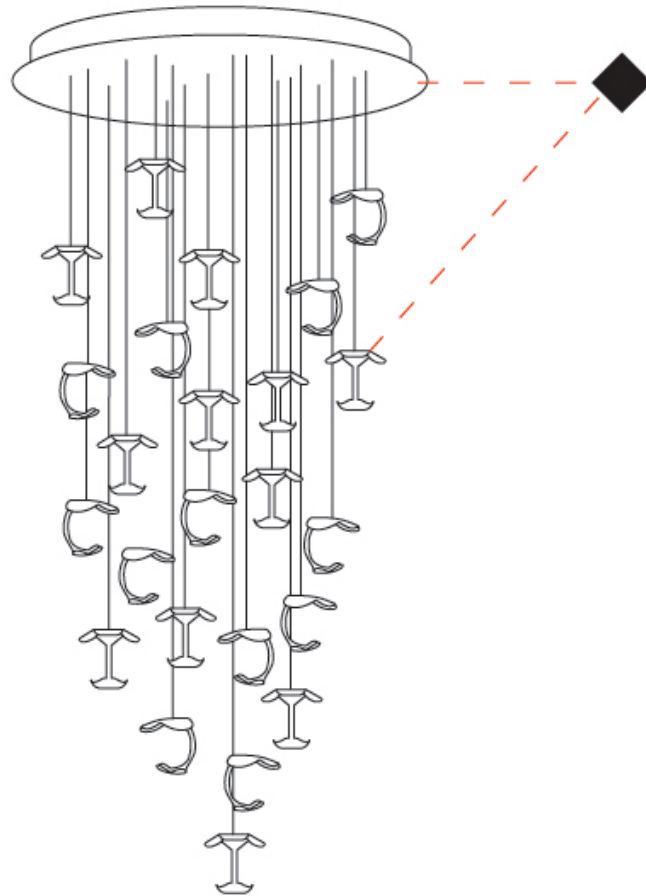

LE GIGINE SUSPENSION

D131606-

PROJECT

TYPE

SPECIFIER

QUANTITY

DATE

D