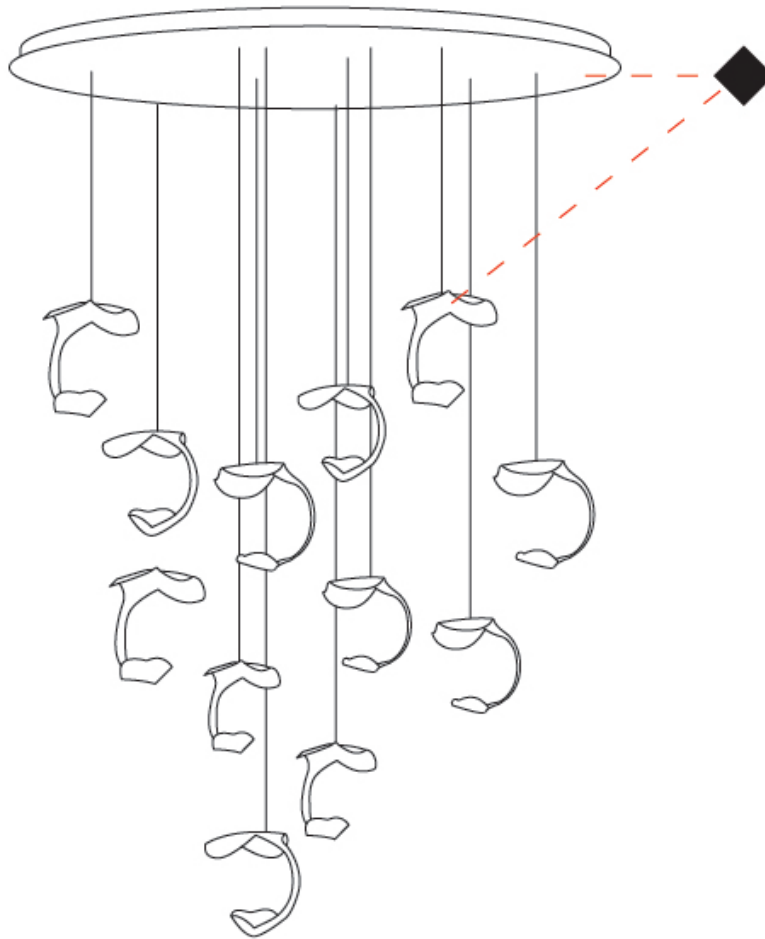

D131609-

PROJECT

TYPE

SPECIFIER

QUANTITY

DATE

D