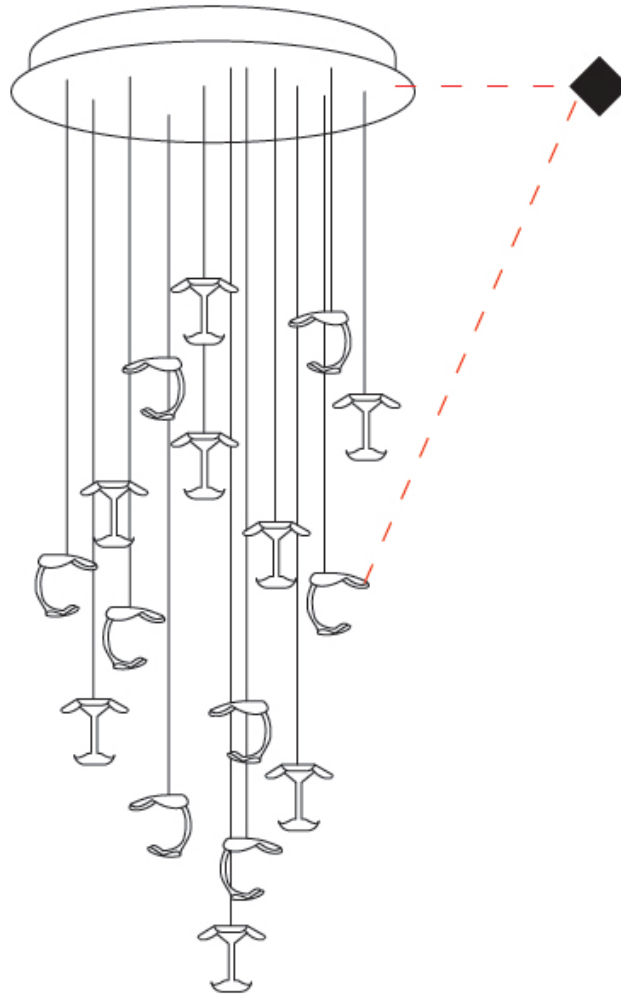

LE GIGINE SUSPENSION

D131605-

PROJECT

TYPE

SPECIFIER

QUANTITY

DATE

D