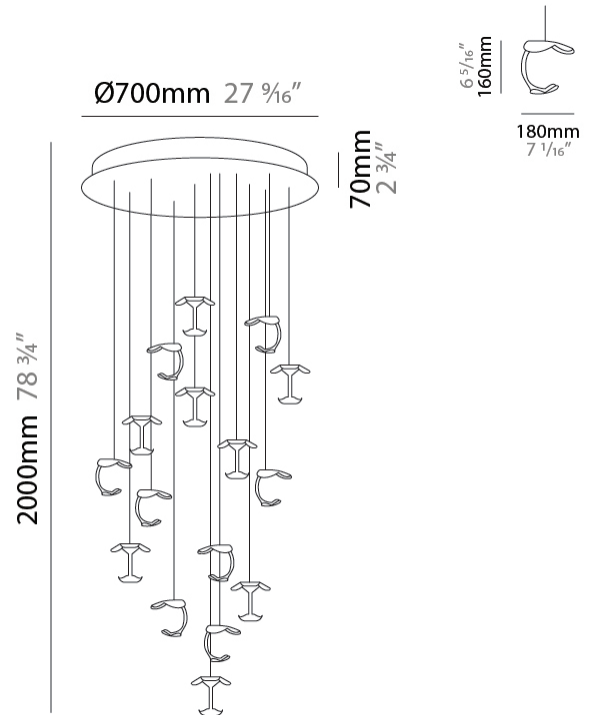

D131605-

base number Finish
Options

PROJECT
TYPE
SPECIFIER
QUANTITY
DATE

1. To build a product code in our configurator select the specify button on the base model # product page
2. To build a manual product code on this datasheet choose from the options listed below in blue font and add the suffix to the base model #

GENERAL

Series: Le Gigue
Partner: Knikerboker
Division: Design
Installation: Suspension
Product Type: Pendant
Mounting Location: Ceiling
Light Distribution: Indirect

PHYSICAL

Shape: Abstract
Diameter (mm): 700
Diameter (in): 27 7/16
Max. Overall Height (mm): 2650
Max. Overall Height (in): 104 5/16
Weight (kg): 21.3
Fixture Finish: EWH / EBK / MAN / COF / PRD / SLF / GLF / CLF / BRL / EWS / EWG / EWC / EWR / EBS / EBG / EBC / EBB / MAS / MAD / MAC / MAB / COS / CGO / CCL / CBL / PRS / PRG / PRC / PRB
Fixture Material: Metal
Cable Details: Transparent Cable in the following lengths 5 x 1000mm / 39 3/8" 6 x 1500mm / 59 1/16" 5 x 2000mm / 78 3/4"

ELECTRICAL

Lamp Type: LED
Input Wattage (W): 88
Dimming: Non-Dimming / Phase Dimming (120vac Only)
Driver Included: Yes
Driver Location: Integrated
Driver Type: Constant Current - Universal
Driver Class: Class 2
Input Voltage (V): 120 - 277
Constant Current (MA): 1050

LED

Number of LEDs: 16
Color Temperature (°K): 3000
Max. Delivered Lumen (lm): 13600
CRI: >85 CRI
Lamp Life (hrs): 50000

OPTICAL

RATINGS AND CERTIFICATIONS

Certified By: Certified for North American Standards
IP rating: IP20