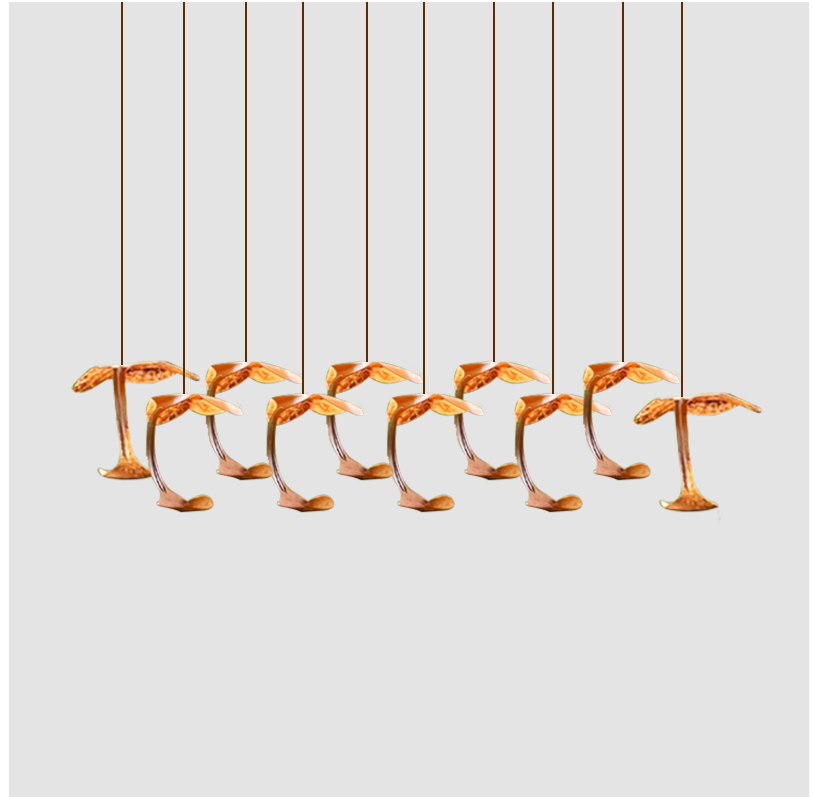

PROJECT	_____
TYPE	_____
SPECIFIER	_____
QUANTITY	_____
DATE	_____

1. To build a product code in our configurator select the specify button on the base model # product page
2. To build a manual product code on this datasheet choose from the options listed below in blue font and add the suffix to the base model #

GENERAL

Series: Le Gigue
Partner: Knikerboker
Division: Design
Installation: Suspension
Product Type: Pendant
Mounting Location: Ceiling
Light Distribution: Indirect

PHYSICAL

Shape: Abstract
Diameter (in): 37 ⁷/₁₆
Length (mm): 1200
Max. Overall Height (mm): 1650
Max. Overall Height (in): 64 ¹⁵/₁₆
Weight (kg): 10.5
Fixture Finish: EWH / EBK / MAN / COF / PRD / SLF / GLF / CLF / BRL / EWS / EWG / EWC / EWR / EBS / EBG / EBC / EBC / EBB / MAS / MAD / MAC / MAB / COS / CGO / CCL / CBL / PRS / PRG / PRC / PRB
Fixture Material: Metal
Cable Details: Transparent Cable in the following lengths 5 x 1000mm / 39 3/8" 5 x 1500mm / 59 1/16"

ELECTRICAL

Lamp Type: LED
Input Wattage (W): 55
Dimming: Non-Dimming / Phase Dimming (120vac Only)
Driver Included: Yes
Driver Location: Integrated
Driver Type: Constant Current - Universal
Driver Class: Class 2
Input Voltage (V): 120 - 277
Constant Current (MA): 1050

LED

Number of LEDs: 10
Color Temperature (°K): 3000
Max. Delivered Lumen (lm): 6800
CRI: >85 CRI
Lamp Life (hrs): 50000

OPTICAL

RATINGS AND CERTIFICATIONS

Certified By: Certified for North American Standards
IP rating: IP20