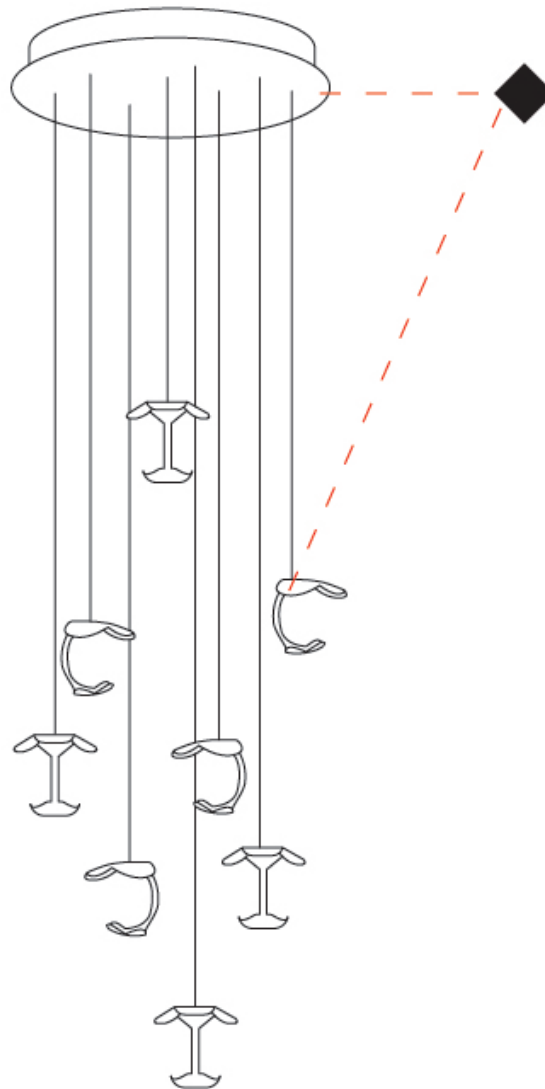

D131604-

PROJECT

TYPE

SPECIFIER

QUANTITY

DATE

D