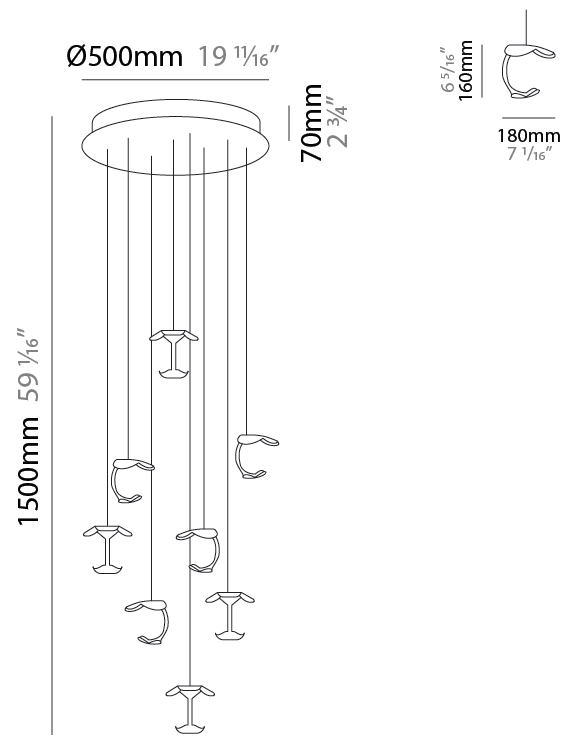

PROJECT	_____
TYPE	_____
SPECIFIER	_____
QUANTITY	_____
DATE	_____

1. To build a product code in our configurator select the specify button on the base model # product page
2. To build a manual product code on this datasheet choose from the options listed below in blue font and add the suffix to the base model #

GENERAL

Series: Le Gigue
Partner: Knikerboker
Division: Design
Installation: Suspension
Product Type: Pendant
Mounting Location: Ceiling
Light Distribution: Indirect

PHYSICAL

Shape: Abstract
Diameter (mm): 500
Diameter (in): 19 1/16
Max. Overall Height (mm): 1650
Max. Overall Height (in): 64 15/16
Weight (kg): 12.4
Fixture Finish: EWH / EBK / MAN / COF / PRD / SLF / GLF / CLF / BRL / EWS / EWG / EWC / EWR / EBS / EBG / EBC / EBC / EBB / MAS / MAD / MAC / MAB / COS / CGO / CCL / CBL / PRS / PRG / PRC / PRB
Fixture Material: Metal
Cable Details: Transparent Cable in the following lengths 4 x 1000mm / 39 3/8" 4 x 1500mm / 59 1/16"

ELECTRICAL

Lamp Type: LED
Input Wattage (W): 44
Dimming: Non-Dimming / Phase Dimming (120vac Only)
Driver Included: Yes
Driver Location: Integrated
Driver Type: Constant Current - Universal
Driver Class: Class 2
Input Voltage (V): 120 - 277
Constant Current (MA): 1050

LED

Number of LEDs: 8
Color Temperature (°K): 3000
Max. Delivered Lumen (lm): 6800
CRI: >85 CRI
Lamp Life (hrs): 50000

OPTICAL

RATINGS AND CERTIFICATIONS

Certified By: Certified for North American Standards
IP rating: IP20