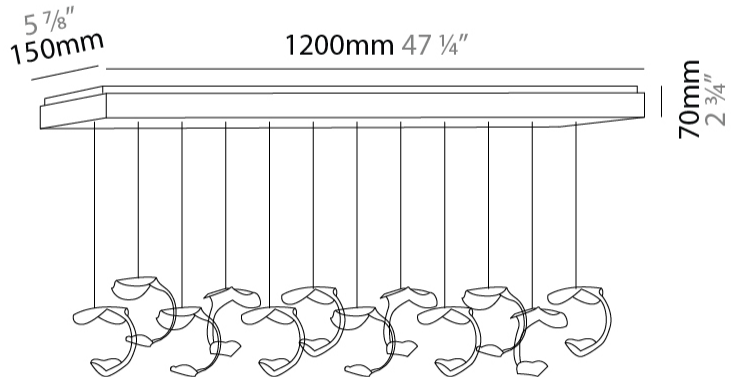

D131608-

base number Finish
Options

PROJECT
TYPE
SPECIFIER
QUANTITY
DATE

1. To build a product code in our configurator select the specify button on the base model # product page
2. To build a manual product code on this datasheet choose from the options listed below in blue font and add the suffix to the base model #

GENERAL

Series: Le Gigine
Partner: Knikerboker
Division: Design
Installation: Suspension
Product Type: Pendant
Mounting Location: Ceiling
Light Distribution: Indirect

PHYSICAL

Shape: Abstract
Diameter (in): 37 ⁷/₁₆
Length (mm): 1200
Max. Overall Height (mm): 1650
Max. Overall Height (in): 64 ¹⁵/₁₆
Weight (kg): 12.6
Fixture Finish: EWH / EBK / MAN / COF / PRD / SLF / GLF / CLF / BRL / EWS / EWG / EWC / EWR / EBS / EBG / EBC / EBC / EBB / MAS / MAD / MAC / MAB / COS / CGO / CCL / CBL / PRS / PRG / PRC / PRB
Fixture Material: Metal
Cable Details: Transparent Cable in the following lengths 6 x 1000mm / 39 3/8" 6 x 1500mm / 59 1/16"

ELECTRICAL

Lamp Type: LED
Input Wattage (W): 66
Dimming: Non-Dimming / Phase Dimming (120vac Only)
Driver Included: Yes
Driver Location: Integrated
Driver Type: Constant Current - Universal
Driver Class: Class 2
Input Voltage (V): 120 - 277
Constant Current (MA): 1050

LED

Number of LEDs: 12
Color Temperature (°K): 3000
Max. Delivered Lumen (lm): 10200
CRI: >85 CRI
Lamp Life (hrs): 50000

OPTICAL

RATINGS AND CERTIFICATIONS

Certified By: Certified for North American Standards
IP rating: IP20