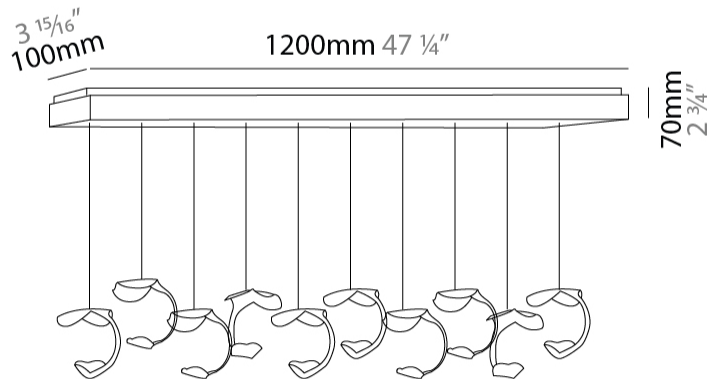

PROJECT	_____
TYPE	_____
SPECIFIER	_____
QUANTITY	_____
DATE	_____

1. To build a product code in our configurator select the specify button on the base model # product page
2. To build a manual product code on this datasheet choose from the options listed below in blue font and add the suffix to the base model #

GENERAL

Series: Le Gigue
Partner: Knikerboker
Division: Design
Installation: Suspension
Product Type: Pendant
Mounting Location: Ceiling
Light Distribution: Indirect

PHYSICAL

Shape: Abstract
Diameter (in): 37 ⁷/₁₆
Length (mm): 1200
Max. Overall Height (mm): 1650
Max. Overall Height (in): 64 ¹⁵/₁₆
Weight (kg): 10.5
Fixture Finish: EWH / EBK / MAN / COF / PRD / SLF / GLF / CLF / BRL / EWS / EWG / EWC / EWR / EBS / EBG / EBC / EBC / EBB / MAS / MAD / MAC / MAB / COS / CGO / CCL / CBL / PRS / PRG / PRC / PRB
Fixture Material: Metal
Cable Details: Transparent Cable in the following lengths 5 x 1000mm / 39 3/8" 5 x 1500mm / 59 1/16"

ELECTRICAL

Lamp Type: LED
Input Wattage (W): 55
Dimming: Non-Dimming / Phase Dimming (120vac Only)
Driver Included: Yes
Driver Location: Integrated
Driver Type: Constant Current - Universal
Driver Class: Class 2
Input Voltage (V): 120 - 277
Constant Current (MA): 1050

LED

Number of LEDs: 10
Color Temperature (°K): 3000
Max. Delivered Lumen (lm): 6800
CRI: >85 CRI
Lamp Life (hrs): 50000

OPTICAL

RATINGS AND CERTIFICATIONS

Certified By: Certified for North American Standards
IP rating: IP20