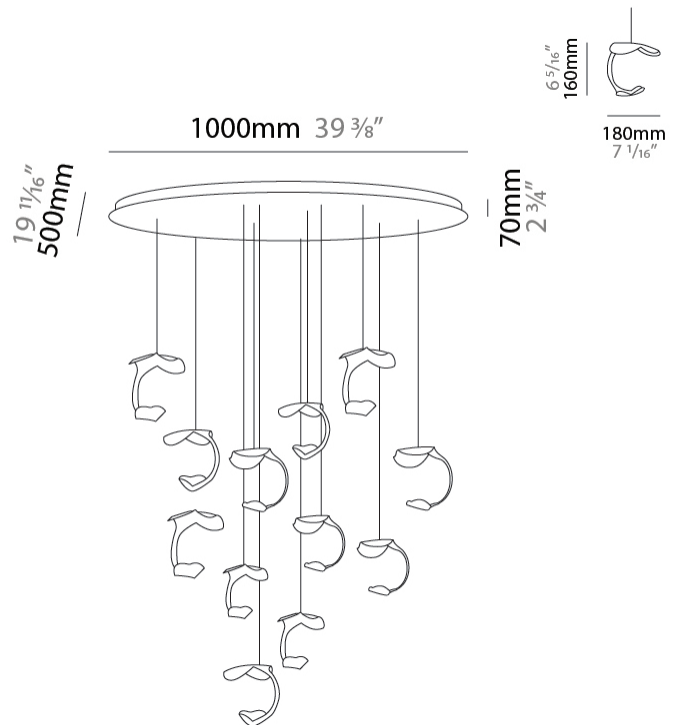

1. To build a product code in our configurator select the specify button on the base model # product page
2. To build a manual product code on this datasheet choose from the options listed below in blue font and add the suffix to the base model #

GENERAL

Series: Le Gigue
Partner: Knikerboker
Division: Design
Installation: Suspension
Product Type: Pendant
Mounting Location: Ceiling
Light Distribution: Indirect

PHYSICAL

Shape: Abstract
Length (mm): 1000
Length (in): 39 3/8
Width (mm): 500
Width (in): 19 11/16
Max. Overall Height (mm): 1650
Max. Overall Height (in): 64 15/16
Weight (kg): 12.6

Fixture Finish: EWH / EBK / MAN / COF / PRD / SLF / GLF / CLF / BRL / EWS / EWG / EWC / EWR / EBS / EBG / EBC / EBC / EBB / MAS / MAD / MAC / MAB / COS / CGO / CCL / CBL / PRS / PRG / PRC / PRB

Fixture Material: Metal
Cable Details: Transparent Cable in the following lengths 6 x 1000mm / 39 3/8" 6 x 1500mm / 59 1/16"

ELECTRICAL

Lamp Type: LED
Input Wattage (W): 66
Dimming: Non-Dimming / Phase Dimming (120vac Only)
Driver Included: Yes
Driver Location: Integrated
Driver Type: Constant Current - Universal
Driver Class: Class 2
Input Voltage (V): 120 - 277
Constant Current (MA): 1050

LED

Number of LEDs: 12
Color Temperature (°K): 3000
Max. Delivered Lumen (lm): 10200
CRI: >85 CRI
Lamp Life (hrs): 50000

OPTICAL

RATINGS AND CERTIFICATIONS

Certified By: Certified for North American Standards
IP rating: IP20