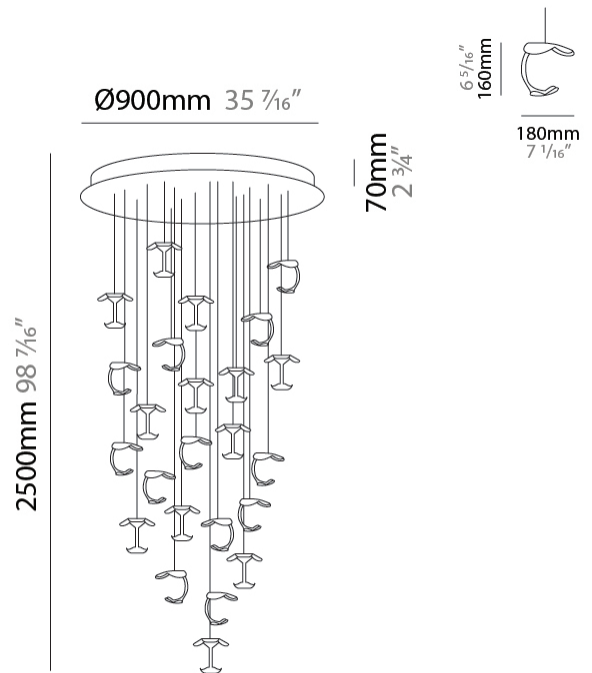

1. To build a product code in our configurator select the specify button on the base model # product page
2. To build a manual product code on this datasheet choose from the options listed below in blue font and add the suffix to the base model #

GENERAL

Series: Le Gigue
Partner: Knikerboker
Division: Design
Installation: Suspension
Product Type: Pendant
Mounting Location: Ceiling
Light Distribution: Indirect

PHYSICAL

Shape: Abstract
Diameter (mm): 900
Diameter (in): 35 7/16
Max. Overall Height (mm): 2650
Max. Overall Height (in): 104 3/4
Weight (kg): 28.2
Fixture Finish: EWH / EBK / MAN / COF / PRD / SLF / GLF / CLF / BRL / EWS / EWG / EWC / EWR / EBS / EBG / EBC / EBC / EBB / MAS / MAD / MAC / MAB / COS / CGO / CCL / CBL / PRS / PRG / PRC / PRB
Fixture Material: Metal
Cable Details: Transparent Cable in the following lengths 6 x 1000mm / 39 3/8" 6 x 1500mm / 59 1/16" 6 x 2000mm / 78 3/4" 6 x 2500mm / 98 7/16"

ELECTRICAL

Lamp Type: LED
Input Wattage (W): 132
Dimming: Non-Dimming / Phase Dimming (120vac Only)
Driver Included: Yes
Driver Location: Integrated
Driver Type: Constant Current - Universal
Driver Class: Class 2
Input Voltage (V): 120 - 277
Constant Current (MA): 1050

LED

Number of LEDs: 24
Color Temperature (°K): 3000
Max. Delivered Lumen (lm): 20400
CRI: >85 CRI
Lamp Life (hrs): 50000

OPTICAL

RATINGS AND CERTIFICATIONS

Certified By: Certified for North American Standards
IP rating: IP20